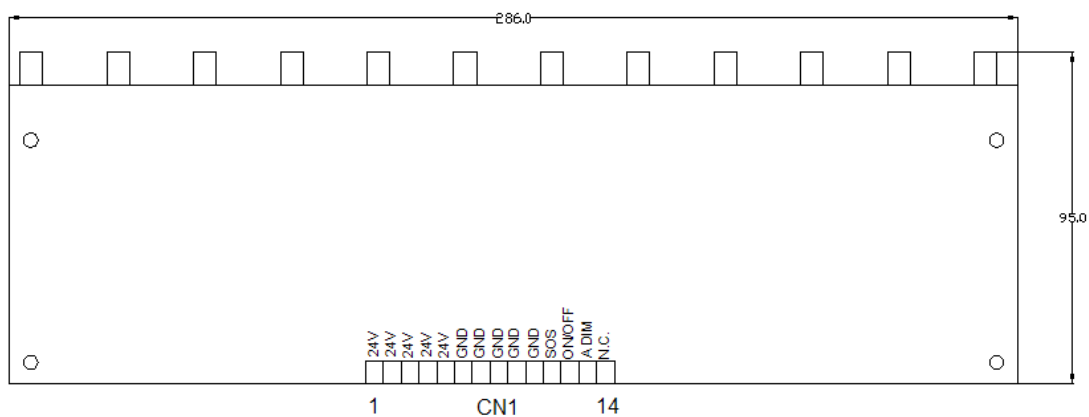

# HR I12L20004

ORIG. INVERT. REF.

GH199A

LCD PANEL REF.

SAM-LTA260W3-L03

BRAND/MARCA

SAMSUNG

MODEL. TV