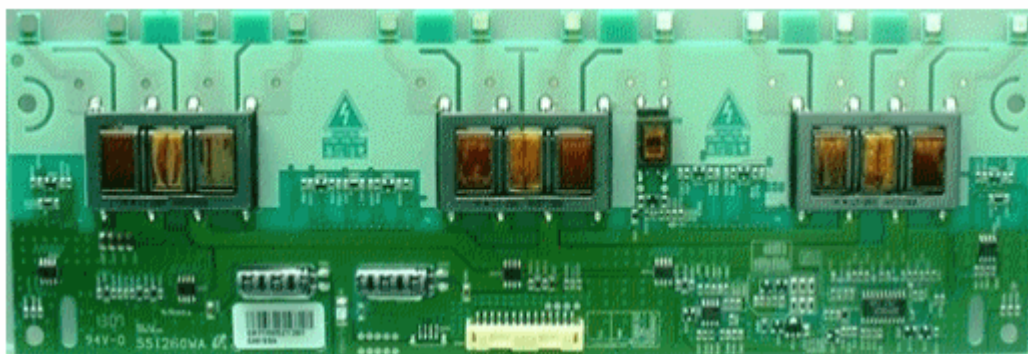

# HR I12L20004

ORIG. INVERT. REF.

GH199A

LCD PANEL REF.

SAM-LTA260W3-L03

BRAND/MARCA

SAMSUNG

MODEL. TV